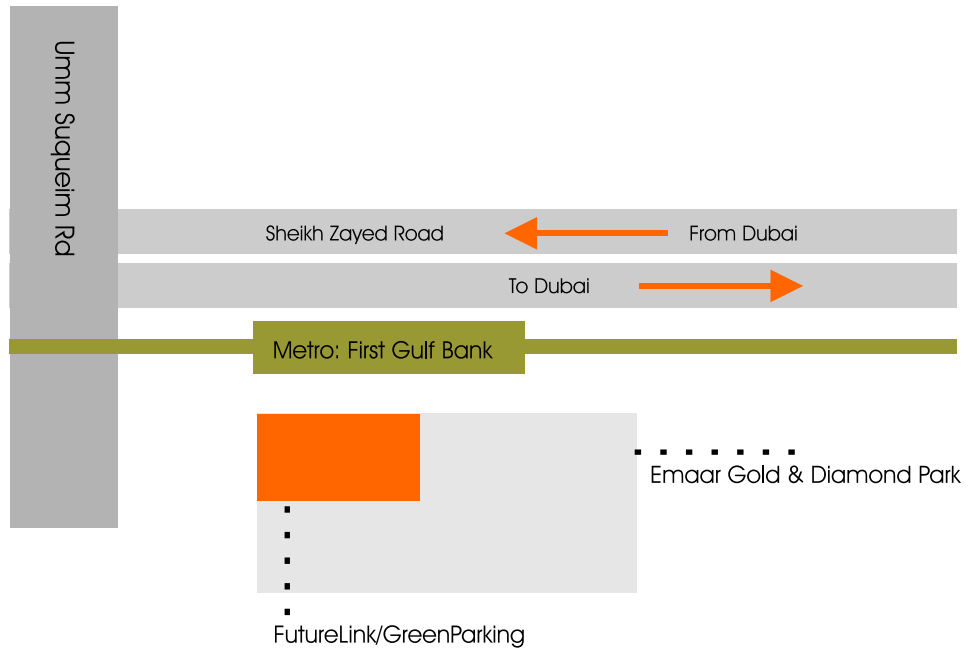

Travel to FutureLink

Emaar Gold & Diamond Park
Building No.5
Sheikh Zayed Road
P.O.Box: 33392
Dubai, U.A.E

www.futurelink.ae
info@futurelink.ae

Garhoud Branch
Sheikh Rashid Road
Sarah Bldg.
P.O.Box: 33392
Dubai, U.A.E.